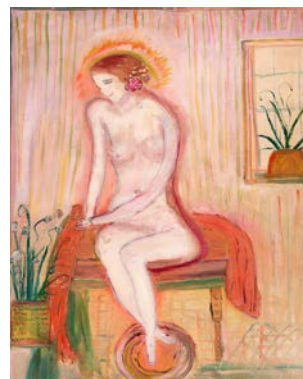

Jessie Drew-Bear

American, born England, 1879-1962

Nude on Bench with Plant, 1939

Oil on canvas board, 19 3/4 x 15 3/4 in.

Woodmere Art Museum: Gift of the Drew-Bear Family, 2014