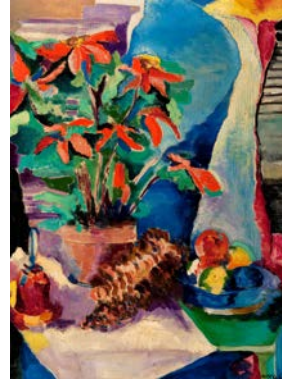

Mary G. L. Hood
American, 1886-1967

Still Life with Poinsettias, c. 1940
Oil on canvas, 30 1/4 x 22 in.
Woodmere Art Museum: Gift of
Sarah Hood Bodine, 2011