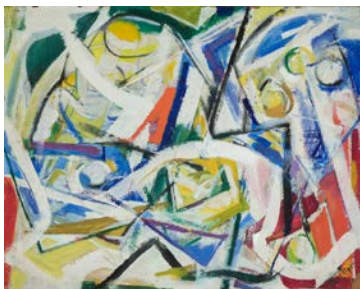

Jane Piper

American, 1916–1991

Untitled [Still Life Abstraction with White], c. 1954

Kemtone paint over oil on board [Masonite], 22 x 28 in.

Collection of Bill Scott